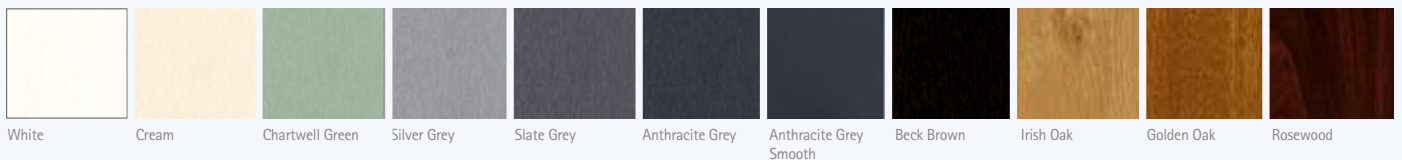

Colour & Woodgrain Options

FOR NOW
FOR THE FUTURE
FOR LIFE

May 2018 Update

Variations

BREAK THE MOULD

Variations

Colour	Sides/Base		Ref	RAL Colour	VEKA M70	HALO S10	VEKA MFS	HALO Rustique	Imagine Bi-Fold & French Doors
Rosewood	2	Brown	Rswd	8015					
Rosewood	1	White	Rswd	8015					
Golden Oak/Chry	2	Caramel	GOak	8001					
Golden Oak/Chry	1	White	GOak	8001					
Irish Oak	1	White	IOak	1011					
Cream	1	White	Crem	9001				(C)	
Cream	2	White	Crem	9001				(C)	
Beck Brown	1	White	Bck	8022				(C)	
White	2	White	Whte	9010				(C)	
Anthracite Grey	1	White	Anth	7016				(C)	
Anthracite Grey	2	White	Anth	7016				(C)	
Anthracite Grey Smooth	1	White	Anth#	7016				(C)	
Silver Grey	2	White	Silv	7001					
Slate Grey	1	White	Site	7015					
Irish Oak	2	Caramel	IOak	1011					
Chartwell Green	1	White	CGrn	-					

Ex-Stock 4 Weeks

This chart should be used in conjunction with the Lamination wall charts.

Colours

The following colours are available as Ex-stock.

The following colours are available to agreed lead times, typically 4 weeks.